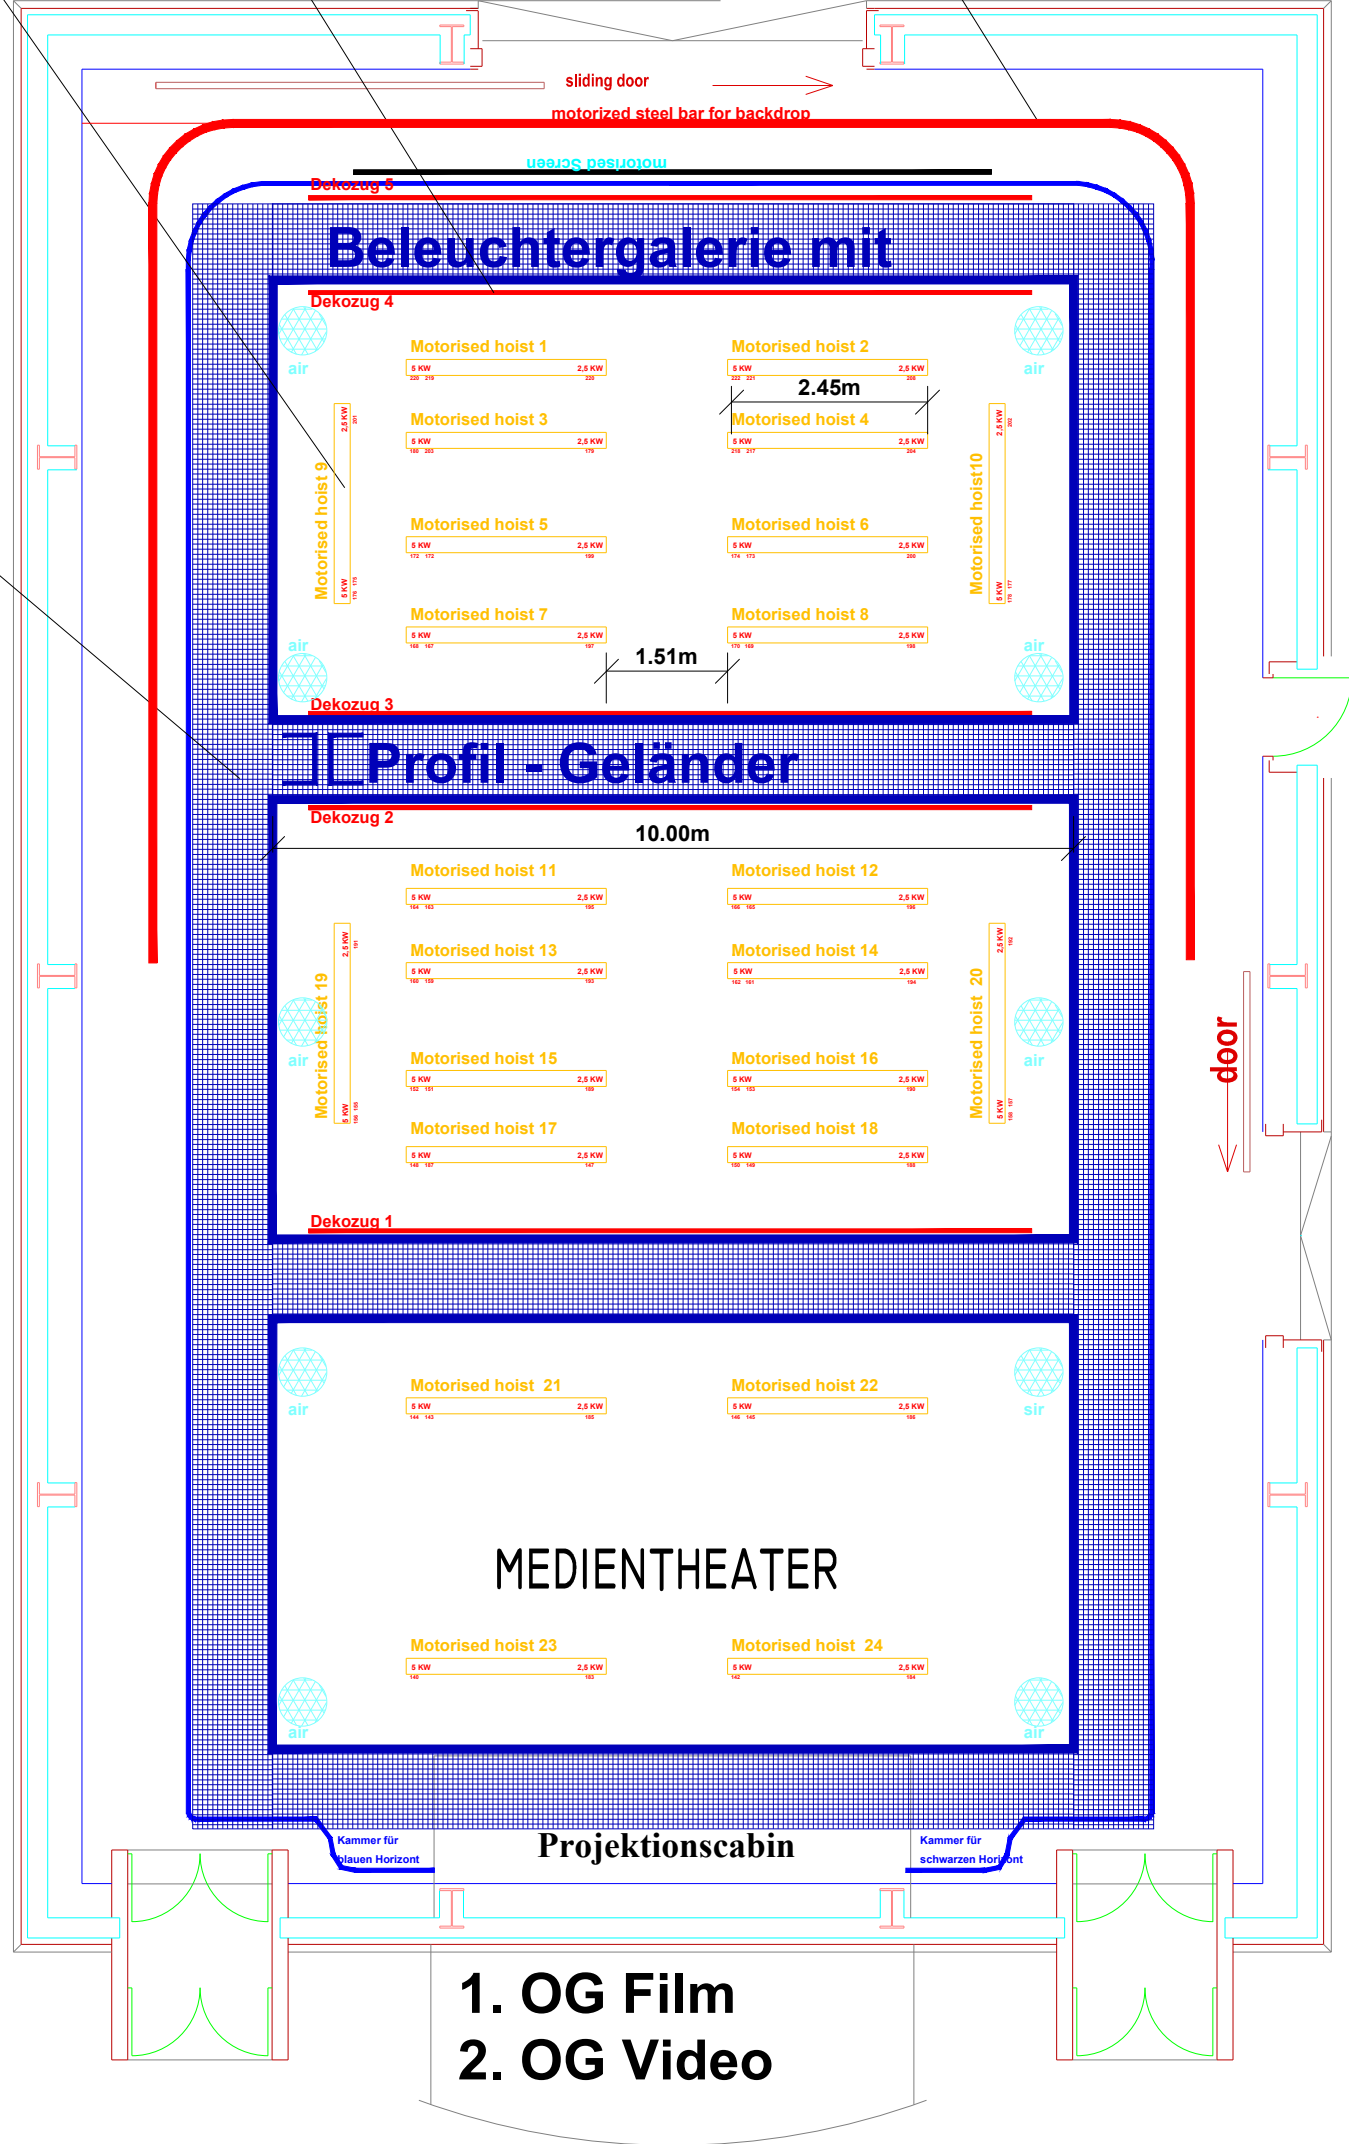

1
2
3
4
5
6
7
8

Lighting Gallery about 950 cm

24 Motorised hoist like in TV Studios with 3 seperated dimmable plugs

Motorised steel bars with out plugboxes , 5 pieces

Motorzug - Stange für Rundhorizont motorized bar for backdrop

Scale 1,00m | 2,00m | 3,00m | 4,00m | 5,00m | 6,00m | 7,00m | 8,00m